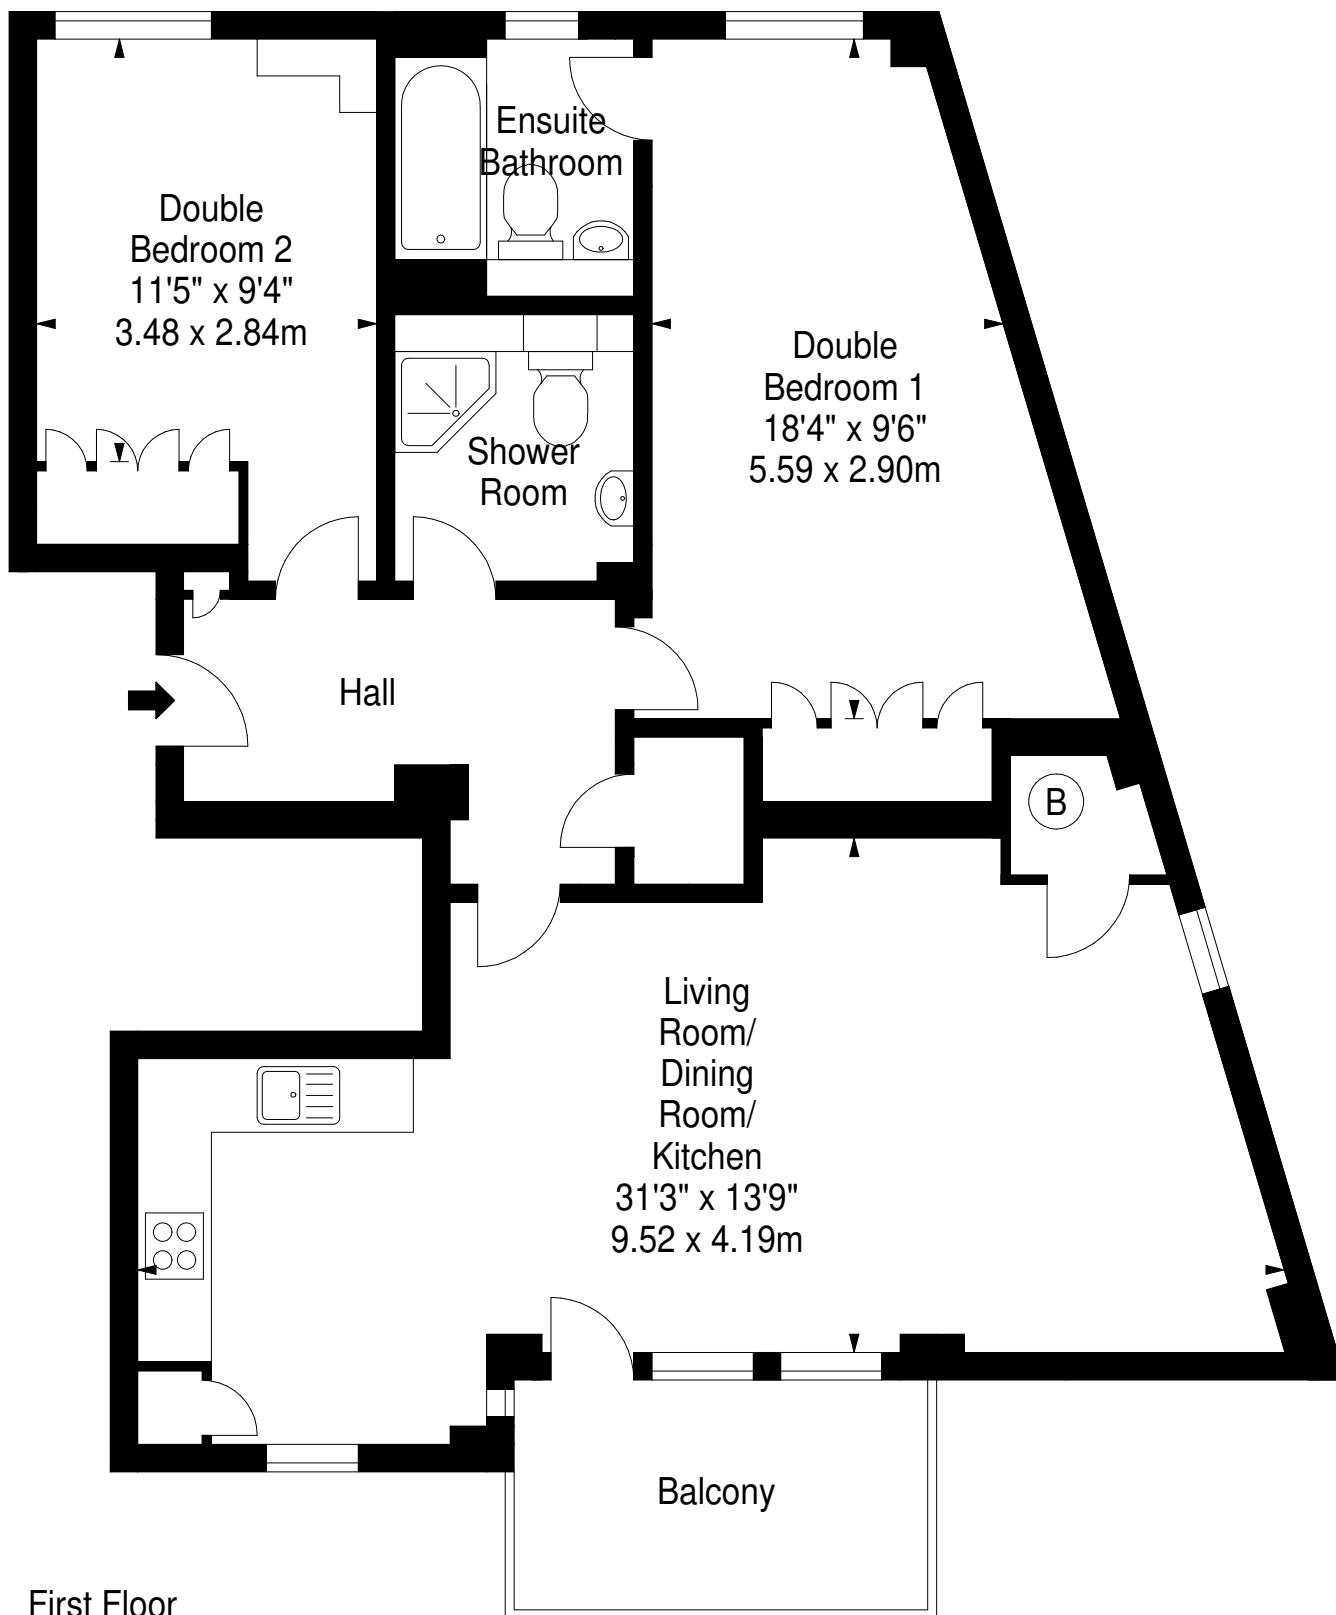

**Lochrin Place,
Edinburgh,
Midlothian, EH3 9QS**

Approx. Gross Internal Area
941 Sq Ft - 87.42 Sq M
For identification only. Not to scale.
© SquareFoot 2026

First Floor